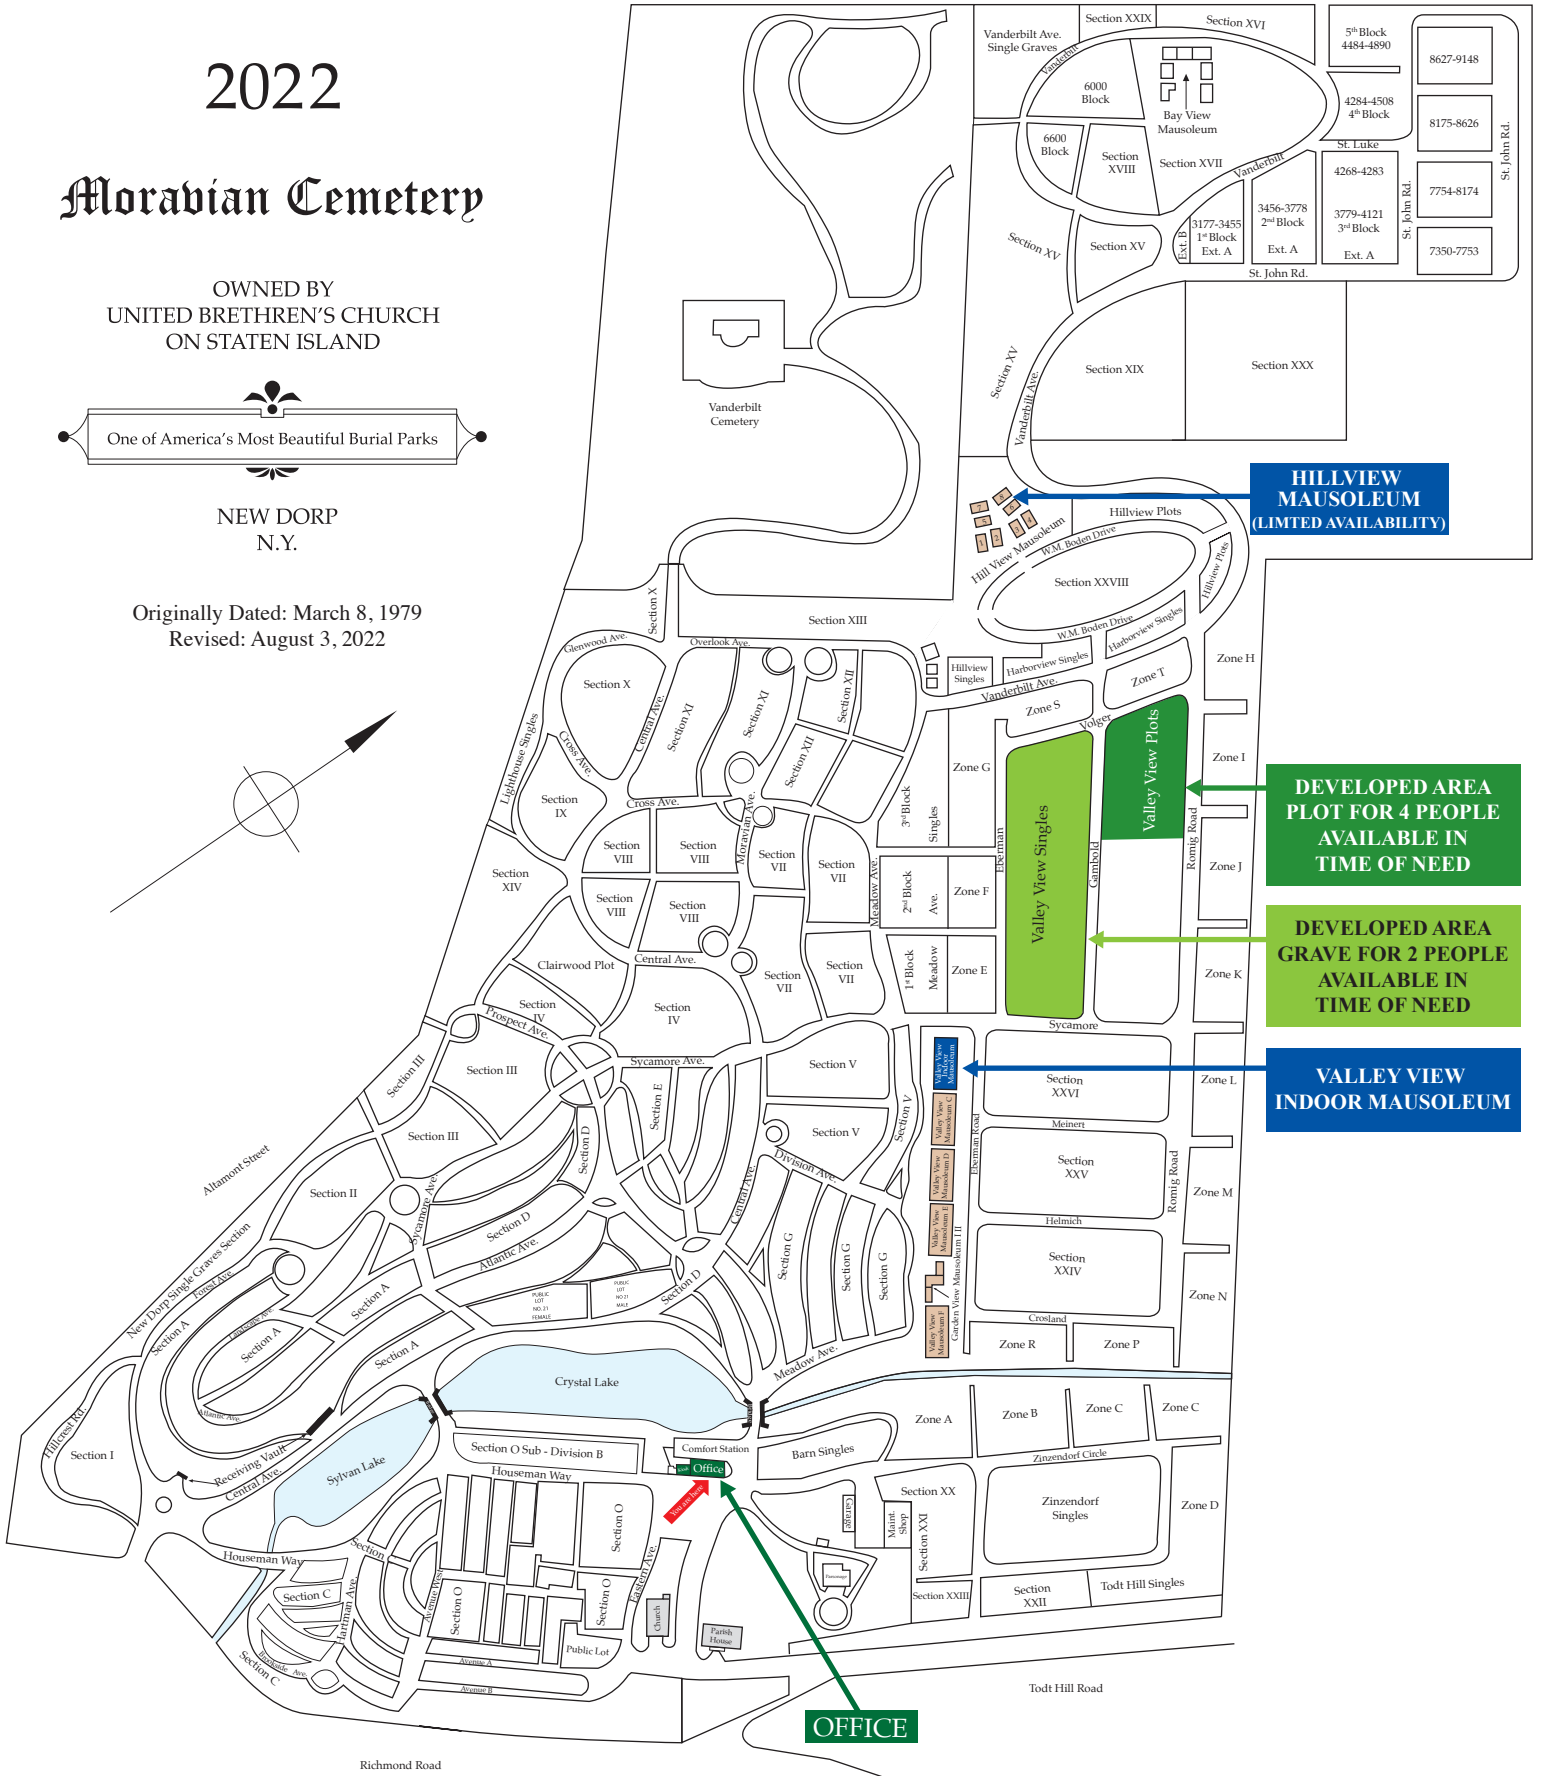

2022

Moravian Cemetery

OWNED BY
UNITED BRETHREN'S CHURCH
ON STATEN ISLAND

NEW DORP
N.Y.

Originally Dated: March 8, 1979
Revised: August 3, 2022

HILLVIEW MAUSOLEUM
(LIMITED AVAILABILITY)

DEVELOPED AREA PLOT FOR 4 PEOPLE AVAILABLE IN TIME OF NEED

DEVELOPED AREA GRAVE FOR 2 PEOPLE AVAILABLE IN TIME OF NEED

VALLEY VIEW INDOOR MAUSOLEUM

OFFICE

5 th Block 4484-4890	8627-9148
4284-4508 4 th Block	8175-8626
4268-4283 St. Luke	7754-8174
3456-3778 2 nd Block Ext. A	3779-4121 3 rd Block Ext. A
3177-3455 1 st Block Ext. A	7350-7753